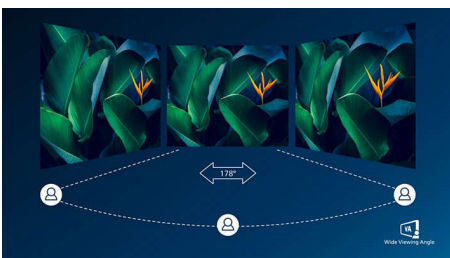

PHILIPS

Curved LCD monitor with Ultra Wide-Color
E Line 27" (68.6 cm), 1920 x 1080 (Full HD)

278E8QJAW/69

Highlights

Curved display design

Desktop monitors offer a personal user experience, which suits a curve design very well. The curved screen provides a pleasant yet subtle immersion effect, which focuses on you at the center of your desk.

VA display

Philips VA LED display uses an advanced multi-domain vertical alignment technology which

gives you super-high static contrast ratios for extra vivid and bright images. While standard office applications are handled with ease, it is especially suitable for photos, web-browsing, movies, gaming, and demanding graphical applications. It's optimized pixel management technology gives you 178/178 degree extra wide viewing angle, resulting in crisp images.