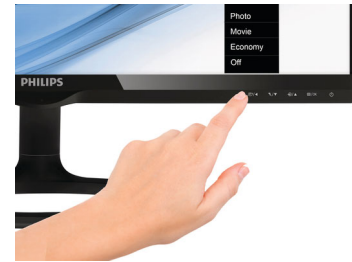

Dual input

VGA connector

DVI connector

Dual input provides connectors to accommodate input of both analog VGA and digital DVI signals.

Touch controls

Touch controls are intelligent, touch sensitive icons that replace protruding buttons that lets the user adjust the monitor to their requirement. Responding to your lightest touch, Touch control gives the monitor a modern feel.