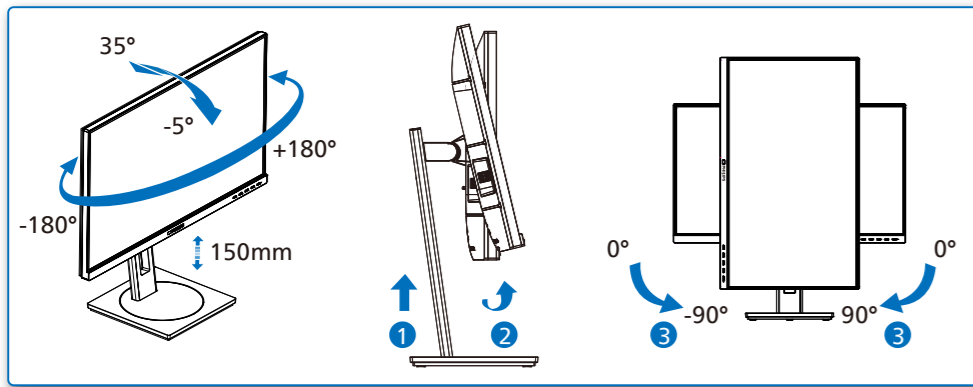

4

5

PIP

PBP

SUB SOURCE POSSIBILITY (x1)					
MultiView	Inputs	1 HDMI 2.0	2 HDMI 2.0	DisplayPort	USB C
MAIN SOURCE (x1)	1 HDMI 2.0	•	•	•	•
	2 HDMI 2.0	•	•	•	•
	DisplayPort	•	•	•	•
	USB C	•	•	•	•

Register your product and get support at www.philips.com/support

Version: M10279PBQ1T
2022 © TOP Victory Investments Ltd. All rights reserved.

HDMI

www.philips.com

PHILIPS

Brilliance

279P1