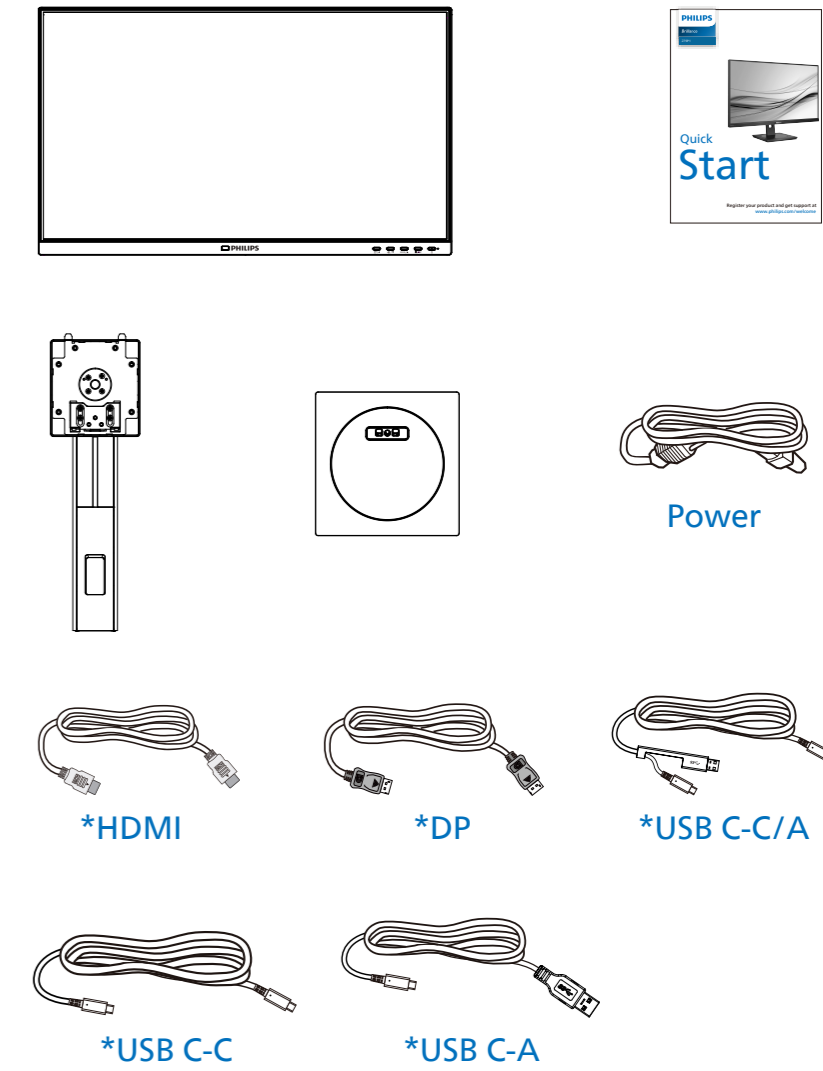

4

5

PIP

PBP

SUB SOURCE POSSIBILITY (x1)					
MultiView	Inputs	1 HDMI 2.0	2 HDMI 2.0	DisplayPort	USB C
MAIN SOURCE (x1)	1 HDMI 2.0	•	•	•	•
	2 HDMI 2.0	•	•	•	•
	DisplayPort	•	•	•	•
	USB C	•	•	•	•

Register your product and get support at www.philips.com/support

Version: M10279PBQ1T
2022 © TOP Victory Investments Ltd. All rights reserved.

HDMI

www.philips.com

PHILIPS

Brilliance

279P1

Quick Start

Register your product and get support at www.philips.com/welcome

*Different according to region
Display design may differ from that illustrated

1

2

USB docking (USB C-C)

USB docking (USB A-C)

3