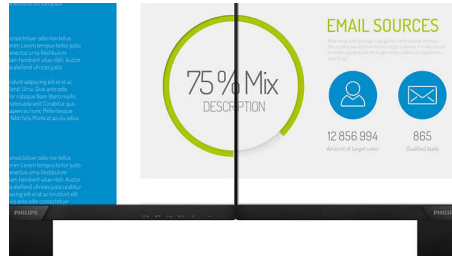

UltraNarrow Border

The new Philips displays feature ultra-narrow borders which allow for minimal distractions and maximum viewing size. Especially suited for multi-display or tiling setup like gaming, graphic design and professional applications, the ultra-narrow border display gives you the feeling of using one large display.