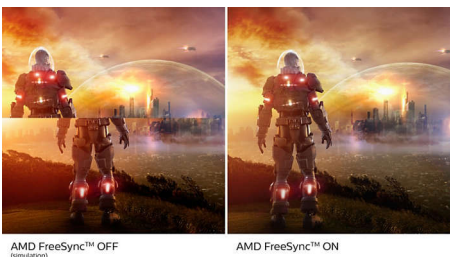

Ultra-smooth gaming

Gaming shouldn't be a choice between choppy gameplay or broken frames. With the new Philips monitor it doesn't have to be. Get fluid, artifact-free performance at virtually any

framerate with AMD FreeSync™ technology, smooth quick refresh and ultra-fast response time.