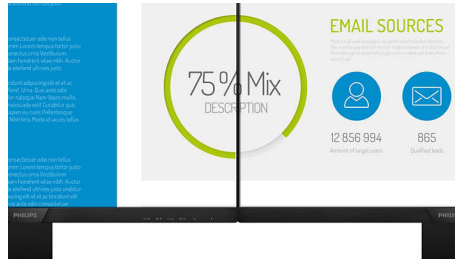

UltraNarrow Border

The new Philips displays feature ultra-narrow borders which allow for minimal distractions and maximum viewing size. Especially suited for multi-display or tiling setup like gaming, graphic design and professional applications, the ultra-narrow border display gives you the feeling of using one large display.