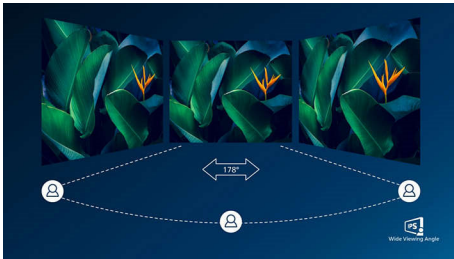

Experience true multimedia

- Built-in speakers for audio without desktop clutter
- SmartConnect with DisplayPort, HDMI and VGA connections

Vivid pictures every time

- SmartContrast for rich black details
- IPS LED wide view technology for image and color accuracy
- 16:9 Full HD display for crisp detailed images
- SmartImage presets for easy optimized image settings
- Narrow border display for a seamless appearance

PHILIPS

Full HD LCD monitor
V Line 27" (68.6 cm), 1920 x 1080 (Full HD)

273V7QJAB/27

Highlights

IPS technology

IPS displays use an advanced technology which gives you extra wide viewing angles of 178/178 degree, making it possible to view the display from almost any angle. Unlike standard TN panels, IPS displays gives you remarkably crisp images with vivid colors, making it ideal not only for Photos, movies and web browsing, but also for professional applications which demand color accuracy and consistent brightness at all times.

UltraNarrow Border

The new Philips displays feature ultra-narrow borders which allow for minimal distractions and maximum viewing size. Especially suited for multi-display or tiling setup like gaming, graphic design and professional applications, the ultra-narrow border display gives you the feeling of using one large display.