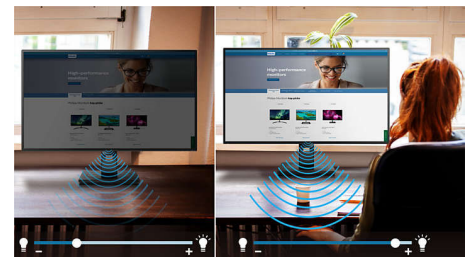

PowerSensor

PowerSensor is a built-in 'people sensor' that transmits and receives harmless infrared signals to determine if user is present and automatically reduces monitor brightness when user steps away from the desk, cutting energy costs by up to 70 percent and prolonging monitor life.

Designed for sustainability

Designed for sustainability, and reduced operating costs, this monitor meets environmental standards. Such as: ENERGY STAR, EPEAT, TCO Certified. For more information on certification, please visit: ENERGY STAR: <https://www.energystar.gov/> EPEAT: <https://www.epeat.net/> TCO Certified: <https://tcocertified.com/>