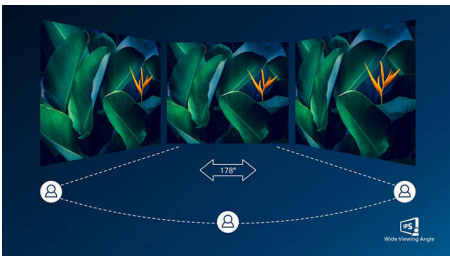

IPS technology

IPS displays use an advanced technology which gives you extra wide viewing angles of 178/178 degree, making it possible to view the display from almost any angle - even in 90 degree Pivot mode! Unlike standard TN panels, IPS displays gives you remarkably crisp images with vivid colors, making it ideal not only for Photos, movies and web browsing, but also for professional applications which demand color accuracy and consistent brightness at all times.