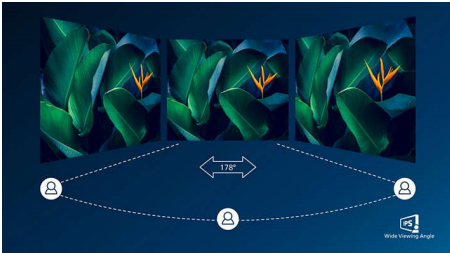

IPS technology

IPS displays use an advanced technology which gives you extra wide viewing angles of 178/178 degree, making it possible to view the display from almost any angle. Unlike standard TN panels, IPS displays gives you remarkably crisp images with vivid colors, making it ideal not only for Photos, movies and web browsing, but

also for professional applications which demand color accuracy and consistent brightness at all times.