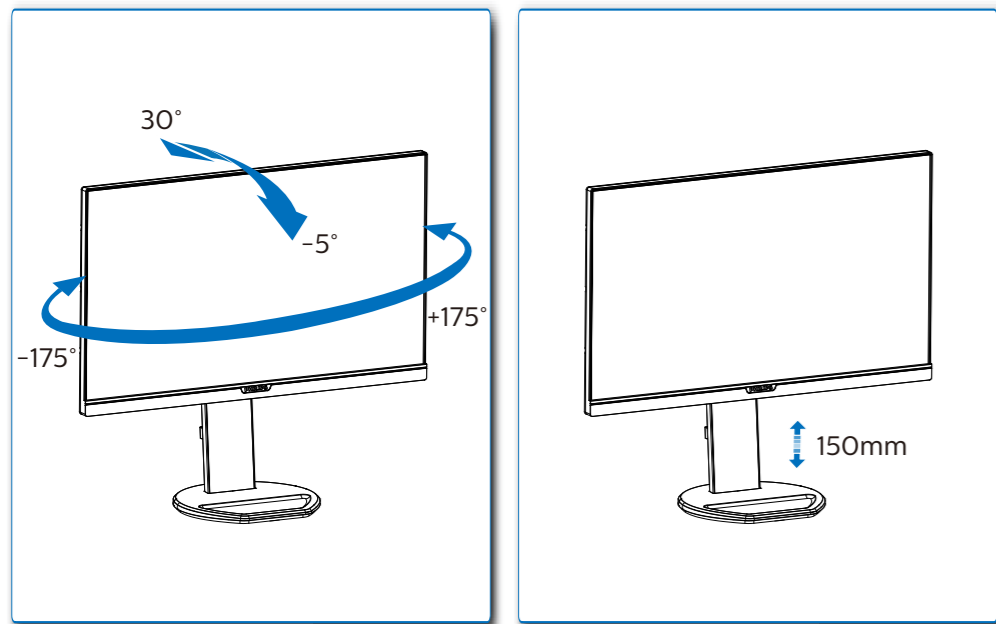

4

EN Need help?

Online help: www.philips.com/support
Go to above online help for the latest SmartControl software.

FR Besoin d'Aide ?

ES ¿Necesita ayuda?

DE Benötigen Sie Hilfe?

IT Avete bisogno di aiuto?

BR Precisa ajuda?

KO 도움이 필요하신가요?

온라인 도움말: www.philips.com/support
온라인 도움말의 최신 SmartControl 소프트웨어로 이동하십시오.

SC 需要帮助?

在线帮助: www.philips.com/support
有关最新SmartControl软件, 请转到上面的线上帮助。

UK Потребуйте допомоги!

Підтримка он-лайн: www.philips.com/support
Найновіше ПЗ SmartControl подано вище у "Допомога онлайн".

RU Нужна помощь?

TR Yardıma ihtiyacınız var mı?

Online yardım: www.philips.com/support
En son SmartControl yazılımı için yukarıdaki çevrimiçi yardıma gidin.

HI क्या सहायता की जरूरत है?

ऑनलाईन सहायता: www.philips.com/support
नवीनतम SmartControl सॉफ्टवेयर के लिए ऊपर बताए गए ऑनलाइन सहायता पर जाएं।

AR هل تريد المساعدة؟

JP ヘルプが必要ですか?

オンラインヘルプ: www.philips.com/support
最新のSmartControlソフトウェアについては、上記オンラインヘルプにアクセスしてください。

Version: M9245BQIT

2019 © TOP Victory Investment Ltd. All rights reserved.

This product has been manufactured by and is sold under the responsibility of Top Victory Investments Ltd., and Top Victory Investments Ltd. is the warrantor in relation to this product. Philips and the Philips Shield Emblem are registered trademarks of Koninklijke Philips N.V. and are used under license.

Specifications are subject to change without notice.

www.philips.com

HDMI

HDMI trademark and related patents on technologies belong to their respective owners.

Printed in China

Q41G24M181356A

PHILIPS

B line

245B9