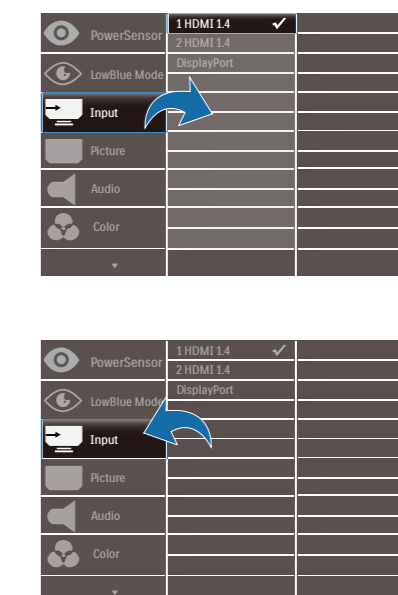

OK

Left arrow icon

SENSOR

Right arrow icon