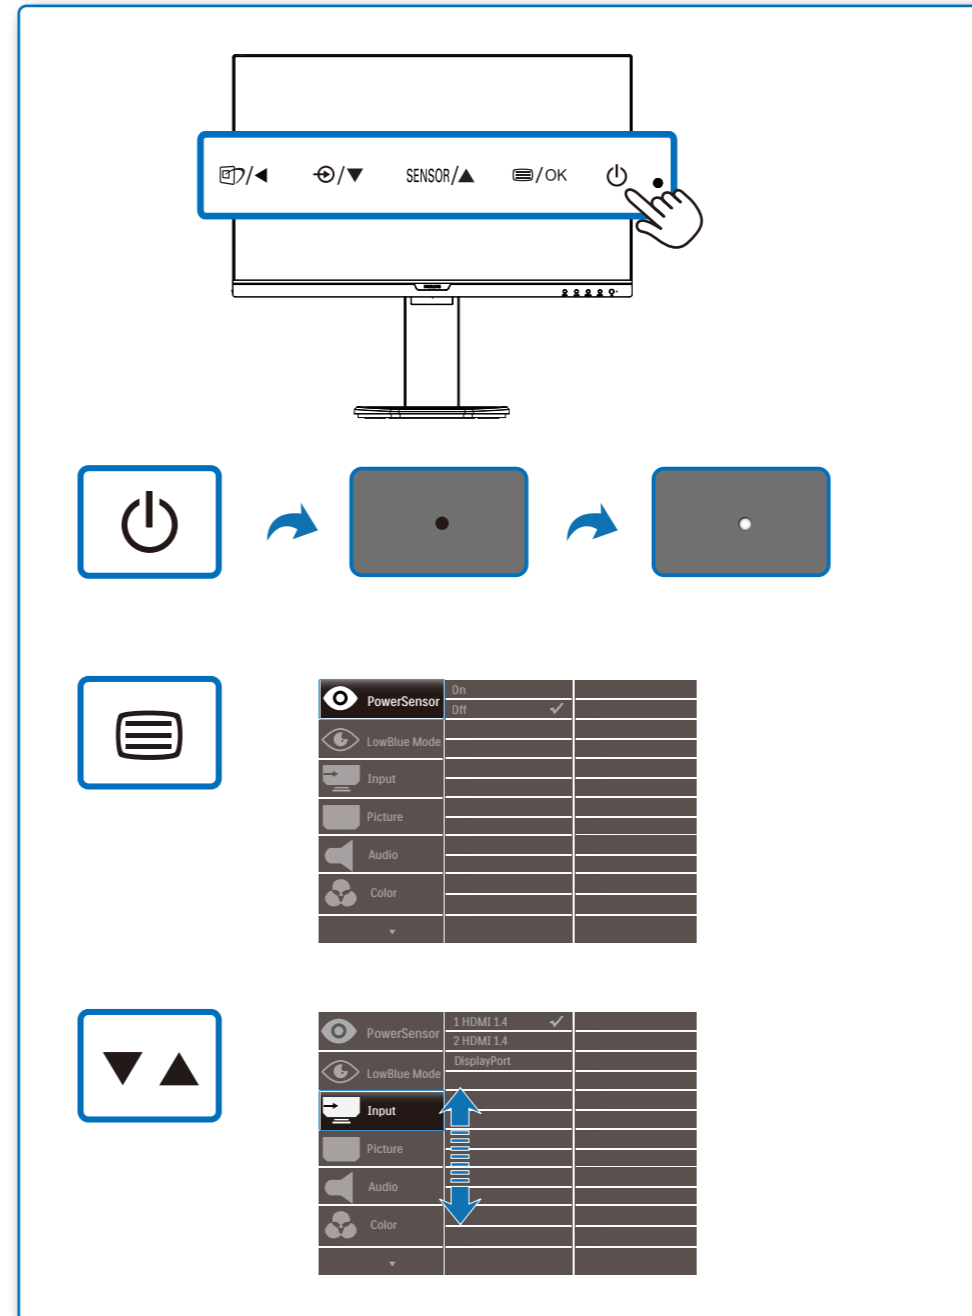

4

EN Need help?

Online help: www.philips.com/support
Go to above online help for the latest SmartControl software.

FR Besoin d'Aide ?

ES ¿Necesita ayuda?

DE Benötigen Sie Hilfe?

IT Avete bisogno di aiuto?

BR Precisa ajuda?

KO 도움이 필요하신가요?

온라인 도움말: www.philips.com/support
온라인 도움말의 최신 SmartControl 소프트웨어로 이동하십시오.

SC 需要帮助?

在线帮助: www.philips.com/support
有关最新SmartControl软件, 请转到上面的线上帮助。

UK Потребуйте допомоги!

Підтримка он-лайн: www.philips.com/support
Найновіше ПЗ SmartControl подано вище у "Допомога онлайн".

RU Нужна помощь?

TR Yardıma ihtiyacınız var mı?

Online yardım: www.philips.com/support
En son SmartControl yazılımı için yukarıdaki çevrimiçi yardıma gidin.

HI क्या सहायता की जरूरत है?

ऑनलाईन सहायता: www.philips.com/support
नवीनतम SmartControl सॉफ्टवेयर के लिए ऊपर बताए गए ऑनलाइन सहायता पर जाएं।

AR هل تريد المساعدة؟

JP ヘルプが必要ですか?

オンラインヘルプ: www.philips.com/support
最新のSmartControlソフトウェアについては、上記オンラインヘルプにアクセスしてください。

Version: M9245BQIT

2019 © TOP Victory Investment Ltd. All rights reserved.

This product has been manufactured by and is sold under the responsibility of Top Victory Investments Ltd., and Top Victory Investments Ltd. is the warrantor in relation to this product. Philips and the Philips Shield Emblem are registered trademarks of Koninklijke Philips N.V. and are used under license.

Specifications are subject to change without notice.

www.philips.com

HDMI

HDMI trademark and related patents on technologies belong to their respective owners.

Printed in China

Q41G24M181356A

PHILIPS

B line

245B9

Quick Start

Register your product and get support at www.philips.com/welcome

*Different according to region

Display design may differ from that illustrated

1

2

3

OK

Left arrow icon

SENSOR

Right arrow icon