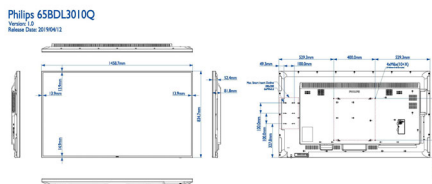

Dimensions

- Set Width: 1458.7 mm
- Product weight: 26.05 kg
- Set Height: 834.7 mm
- Set Depth: 81.6 mm
- Set Width (inch): 57.43 inch
- Set Height (inch): 32.86 inch
- VWall Mount: 400 x 400 mm, M6
- Set Depth (inch): 3.21 inch
- Bezel width: 13.9 (Top/Left/Right) 14.9 (Bottom) mm
- Product weight (lb): 57.43 lb

Operating conditions

- Altitude: 0 ~ 3000 m
- Temperature range (operation): 0 ~ 40 °C
- MTBF: 50,000 hour(s)
- Temperature range (storage): -20 ~ 60 °C
- Humidity range (operation)[RH]: 20 ~ 80% RH (No condensation)
- Humidity range (storage) [RH]: 5 ~ 95% RH (No condensation)

Multimedia Applications

- USB Playback Video: MPEG, H.264, JPEG
- USB Playback Picture: BMP, JPEG, PNG
- USB Playback Audio: AAC, WMA, HEAAC, MPEG

Accessories

- Included accessories: AC Power Cord, RS232 cable, Remote Control, Batteries for remote control, Quick start guide
- Included Accessories: IR sensor cable (1.8 m) (x1), RS232 daisy-chain cable, USB Cover and screw x1
- Stand: BM05922

Miscellaneous

- On-Screen Display Languages: Simplified Chinese, Traditional Chinese, English, French, German, Italian, Polish, Russian, Spanish, Turkish, Japanese, Arabic
- Warranty: 3 year warranty
- Regulatory approvals: CE, CB, FCC, Class B

Issue date 2024-03-24

Version: 3.0.1

EAN: 87 12581 75414 3

© 2024 Koninklijke Philips N.V.
All Rights reserved.

Specifications are subject to change without notice.
Trademarks are the property of Koninklijke Philips N.V.
or their respective owners.

www.philips.com