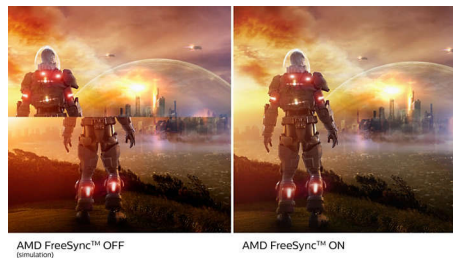

Ultra-smooth gaming

Gaming shouldn't be a choice between choppy gameplay or broken frames. With the new Philips monitor it doesn't have to be. Get fluid, artifact-free performance at virtually any framerate with AMD FreeSync™ technology, smooth quick refresh and ultra-fast response time.