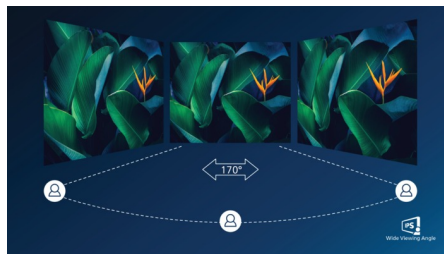

Multi-angle stand

Our continuous tilt stand bends from 0 to 90 degrees with the kind of flexibility to allow you to get comfortable anywhere you need to keep up with your work.

Performance, adaptability

Enjoy a clean, portable, dual-screen workstation. The soft, smooth, pliable USB-C cable is designed to be easy to carry and fit in any bag.

IPS technology

IPS displays use an advanced technology which gives you extra wide viewing angles of 170/170 degree, making it possible to view the display from almost any angle. Unlike standard TN panels, IPS displays gives you remarkably crisp images with vivid colors, making it ideal not only for Photos, movies and web browsing, but also for professional applications which demand color accuracy and consistent brightness at all times.