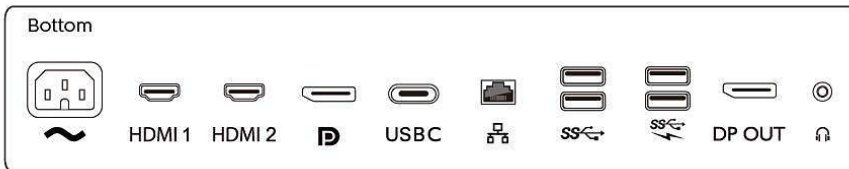

- colours
- Colour gamut (typical): NTSC 90%*, sRGB 108%*, Adobe RGB 87%*
- Contrast ratio (typical): 1300:1
- SmartContrast: 50,000,000:1
- Response time (typical): 5 ms (Grey to Grey)*
- Viewing angle: 178° (H)/178° (V), @ C/R > 10
- Picture enhancement: SmartImage
- Effective viewing area: 697.3 (H) x 392.2 (V)
- Scanning Frequency: 30 - 160 kHz (H) / 23 - 80 Hz (V)
- sRGB
- Delta E: < 2
- Flicker-free
- Pixel Density: 140 PPI
- LowBlue Mode
- Display Screen Coating: Anti-Glare, 3H, Haze 25%
- SmartUniformity: 97~102 %
- EasyRead

USB

- Power delivery: USB PD version 2.0
- Super speed: Data and Video transfer
- DP: Built-in Display Port Alt mode
- USB-C max. power delivery: Up to 65 W (5 V/3 A; 9 V/3 A; 10 V/3 A; 12 V/3 A; 15 V/3 A; 20 V/3.25 A)
- USB-C: Reversible plug connector

Convenience

- Built-in Speakers: 3 W x 2
- Plug and Play Compatibility: DDC/CI, Mac OS X, sRGB, Windows 10 / 8.1 / 8 / 7
- User convenience: SmartImage, User 1, User 2, Menu, Power On/Off
- OSD Languages: Brazil Portuguese, Czech, Dutch, English, Finnish, French, German, Greek, Hungarian, Italian, Japanese, Korean, Polish, Portuguese, Russian, Simplified Chinese, Spanish, Swedish, Traditional Chinese, Turkish, Ukrainian