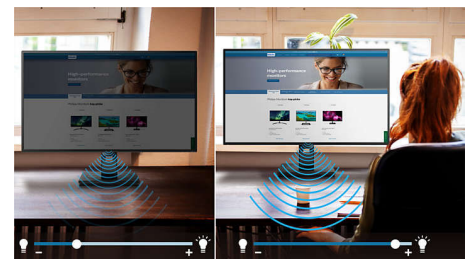

PowerSensor

PowerSensor is a built-in 'people sensor' that transmits and receives harmless infrared signals to determine if the user is present and automatically reduces monitor brightness when the user steps away from the desk, cutting energy costs by up to 70 percent and prolonging monitor life.