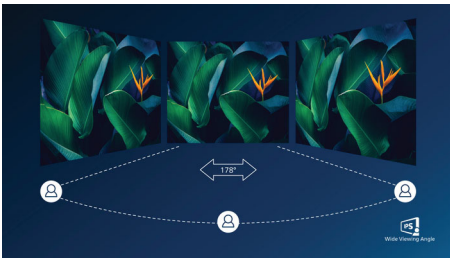

IPS technology

IPS displays use an advanced technology which gives you extra wide viewing angles of 178/178 degree, making it possible to view the display from almost any angle. Unlike standard TN panels, IPS displays gives you remarkably crisp images with vivid colors, making it ideal not only for Photos, movies and web browsing, but also for professional applications which demand color accuracy and consistent brightness at all times.

UltraNarrow Border

The new Philips displays feature ultra-narrow borders which allow for minimal distractions

and maximum viewing size. Especially suited for multi-display or tiling setup like gaming, graphic design and professional applications, the ultra-narrow border display gives you the feeling of using one large display.