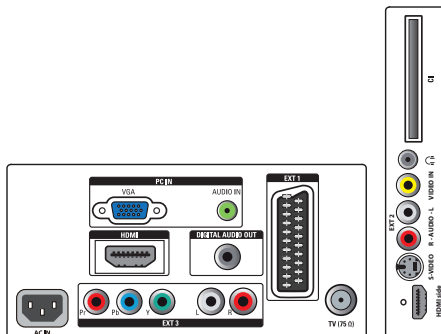

Dimensions

- Box dimensions (W x H x D): 580 x 510 x 137 mm
- Product weight: 5.5 kg
- Product weight (+stand): 6 kg
- Set dimensions (W x H x D): 534 x 397 x 71 mm
- Set dimensions with stand (W x H x D): 534 x 442 x 181 mm
- VESA wall mount compatible: 100 x 100 mm
- Weight incl. Packaging: 7.77 kg

Picture/Display

- Aspect ratio: Widescreen
- Brightness: 300 cd/m²
- Contrast ratio (typical): 1000:1
- Diagonal screen size: 22 inch / 56 cm
- Display screen type: LCD WSXGA Active Matrix TFT
- Panel resolution: 1680 x 1050p
- Picture enhancement: 2D Combfilter, 3/2 - 2/2 motion pull down, Crystal Clear III, Progressive Scan, Smart Picture, White stretch
- Response time (typical): 5 ms
- Screen enhancement: Anti-Reflection coated screen
- Viewing angle: 170° (H)/160° (V)

Power

- Ambient temperature: 5°C to 35°C
- Mains power: 100-240 V, 50/60 Hz
- Power consumption: 55 W
- Standby power consumption: <0.3 W

Sound

- Output power (RMS): 2 x 5 W
- Sound Enhancement: Auto Volume Leveller, Incredible Surround, Smart Sound
- Sound System: Mono, Stereo

Supported Display Resolution

• Computer formats

Resolution	Refresh rate
1024 x 768	60 Hz
1280 x 1024	60 Hz
1440 x 900	50 Hz, 75 Hz
1680 x 1050	50 Hz, 60 Hz
640 x 480	60 Hz
800 x 600	60 Hz

• Video formats

Resolution	Refresh rate
1080i	50, 60 Hz
480i	60 Hz
480p	60 Hz
576i	50 Hz
576p	50 Hz
720p	50, 60 Hz

Tuner/Reception/Transmission

- Aerial Input: 75 ohm coaxial (IEC75)
- DVB: DVB Terrestrial*

Issue date 2009-09-25

Version: 1.0.4

12 NC: 8670 000 42453
EAN: 87 12581 44518 8

© 2009 Koninklijke Philips Electronics N.V.
All Rights reserved.

Specifications are subject to change without notice.
Trademarks are the property of Koninklijke Philips Electronics N.V. or their respective owners.

www.philips.com