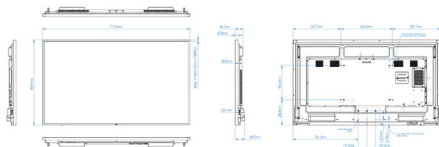

Power

- Mains power: 100 ~ 240 VAC, 50/60Hz
- Standby power consumption: <0.5W
- Consumption (Typical): 190 W
- Power Saving Features: Smart Power
- Consumption (Max): 380 W

Accessories

- Included accessories: AC Power Cord, RS232 cable, Remote Control, Batteries for remote control, Quick start guide, HDMI cable, IR sensor cable (1.8M)
- Included Accessories: Cleaning cloth (x1), DVI-D cable (1.8m), M2 Screw (x2), M3 screw (x2), Philips logo (x1), RS232 daisy-chain cable, Touch Pen (x2), Touch USB (x1), USB Cover (x1)
- Optional accessories: Cast to dongle

Miscellaneous

- On-Screen Display Languages: Arabic, English, French, German, Italian, Japanese, Polish, Spanish, Turkish, Russian, Simplified Chinese, Traditional Chinese, Portuguese, Danish, Dutch, Finnish, Norwegian, Swedish
- Regulatory approvals: CE, BSMI, CB, EAC, EMF, ETL, FCC, Class A, PSB, RoHS
- Warranty: 3 year warranty

Multimedia Applications

- USB Playback Audio: AAC, M4A, MP3, WMA
- USB Playback Picture: BMP, JPEG, JPG, PNG
- USB Playback Video: ASF, AVI, DAT, FLV, MKV, MP4, MPG, TS, VOB, MPEG, WEBM, WMV

Internal Player

- CPU: MTK5680
- GPU: DDR4 4GB
- Memory: 4GB RAM
- Storage: 32 GB eMMC
- Wifi: AP(WC0SR2511-88112BU), STA(WCT5GM2511MT7668AU)

Issue date 2022-07-14

Version: 2.0.1

12 NC: 8670 001 66459
EAN: 87 12581 76598 9

© 2022 Koninklijke Philips N.V.
All Rights reserved.

Specifications are subject to change without notice.
Trademarks are the property of Koninklijke Philips N.V.
or their respective owners.

www.philips.com