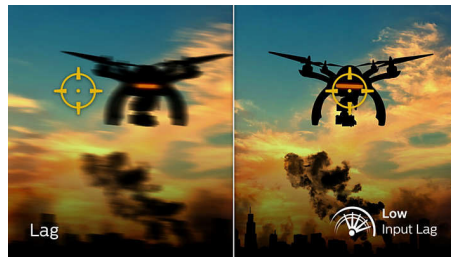

165 Hz Gaming

You play intense, competitive gaming. You demand display with lag free, ultra-smooth images. This Philips display redraws the screen image up to 165 times per second, effectively faster than a standard display. A lower frame rate can make enemies appear to jump from spot to spot on the screen, making them difficult targets to hit. With 165 Hz frame rate, you get those critical missing images on the screen which shows enemy movement in ultra-smooth motion so you can easily target them. With ultra-low input lag and no screen tearing, this Philips display is your perfect gaming partner

1 ms MPRT fast response

MPRT (motion picture response time) is a more intuitive way to describe response time, which directly refers to the duration between seeing blurry noise and clean, crisp images. The Philips gaming monitor with 1 ms MPRT effectively eliminates smearing and motion blur and delivers sharper and more precise visuals to enhance your gaming experience. The best choice for playing thrilling and twitch-sensitive games.

Low Input Lag

Input lag is the amount of time that elapses between performing an action with connected devices and seeing the result on screen. Low input lag reduces the time delay between entering a command from your devices to monitor, greatly improving play on twitch-sensitive video games, particularly important for playing fast-paced, competitive games.