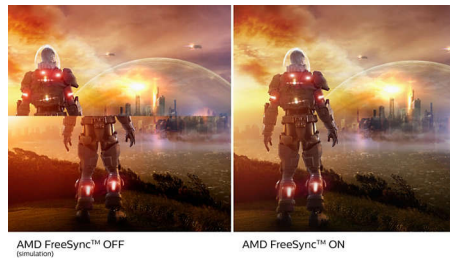

Ultra-smooth gaming

Gaming shouldn't be a choice between choppy gameplay or broken frames. With the new Philips monitor it doesn't have to be. Get fluid, artefact-free performance at virtually any frame rate with AMD FreeSync™ technology, smooth, quick refresh and ultra-fast response time.