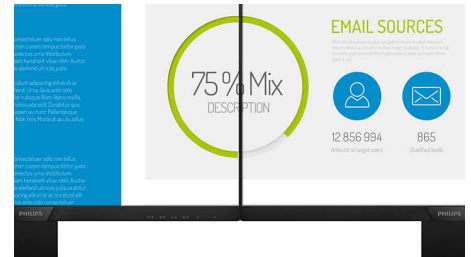

Ultra-narrow Border

The new Philips displays feature ultra-narrow borders which allow for minimal distractions and maximum viewing size. Especially suited for multi-display or tiling setups like gaming, graphic design and professional applications, the ultra-narrow border display gives you the feeling of using one large display.