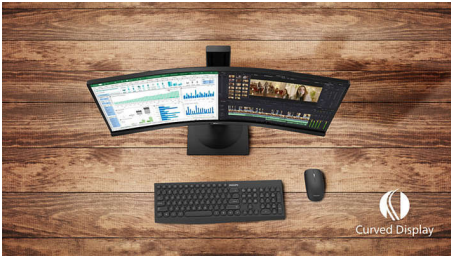

#### Features designed for you

- DisplayPort connection for maximum visuals
- HDMI ensures universal digital connectivity
- Built-in stereo speakers for multimedia
- Less eye fatigue with Flicker-Free technology
- LowBlue Mode for easy-on-the-eyes productivity
- Narrow-border display for a seamless appearance

#### Superb Picture Quality

- 16:9 Full HD display for crisp, detailed images
- VA display delivers awesome images with wide viewing angles
- Ultra Wide-Color wider range of colours for a vivid picture
- Effortlessly smooth gameplay with AMD FreeSync™ technology

## Curved display design

Desktop monitors offer a personal user experience, which suits a curved design very well. The curved screen provides a pleasant yet subtle immersion effect, which focuses on you at the centre of your desk.

ease, it is especially suitable for photos, web browsing, films, gaming and demanding graphical applications. Its optimised pixel management technology gives you a 178/178 degree extra-wide viewing angle, resulting in crisp images.