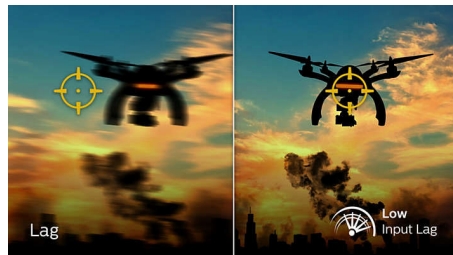

Low Input Lag

Input lag is the amount of time that elapses between performing an action with connected devices and seeing the result on screen. Low input lag reduces the time delay between entering a command from your devices to monitor, greatly improving play on twitch-sensitive video games, particularly important for playing fast-paced, competitive games.