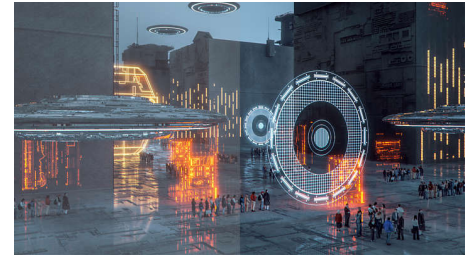

SmartImage Game mode

The new Philips gaming display has quick-access OSD fine-tuned for gamers, offering you multiple options. "FPS" mode (First person shooting) improves dark themes in games, allowing you to see hidden objects in dark areas. "Racing" mode adapts the display with the fastest response time and high colour, along with image adjustments. "RTS" mode (Real-time strategy) has a special SmartFrame mode that enables highlighting of specific area and allows for size and image adjustments. Gamer 1 and Gamer 2 enable you to save personal customised settings based on different games, ensuring best performance.