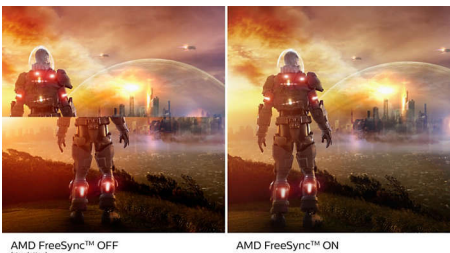

AMD FreeSync™ Premium

Gaming shouldn't be a choice between choppy gameplay or broken frames. AMD FreeSync™ Premium equips serious gamers with a fluid, tear-free gameplay experience at peak performance. There are no compromises, game confidently with a high refresh rate, low framerate compensation and low latency.