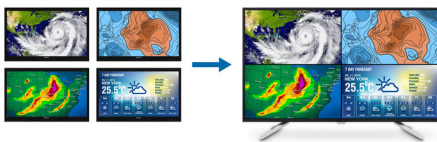

MultiView technology for 4K

Philips MultiView feature on this expansive 4K UHD display enables you to have up to four

systems each shown in Full HD on one screen. You can use the Picture-by-Picture (PbP) for monitoring four systems on one screen for control rooms or security. Or for multiple devices like two notebooks side-by-side simultaneously, making collaboration more productive. Or Picture-in-Picture mode (PiP) watching a live football feed from your set-top box, while working on your PC.