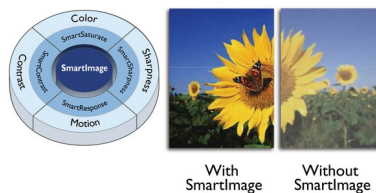

SmartImage

SmartImage is an exclusive leading edge Philips technology that analyzes the content displayed on your screen and gives you optimized display performance. This user friendly interface allows you to select various modes like Office, Photo, Movie, Game, Economy etc., to fit the application in use. Based on the selection, SmartImage dynamically optimizes the

contrast, color saturation and sharpness of images and videos for ultimate display performance. The Economy mode option offers you major power savings. All in real time with the press of a single button!

7-Watt Speakers

A pair of high quality stereo speakers built into a display device. It can be visible front firing, or invisible down firing, top firing, rear firing, etc depending on model and design.

USB 3.0 Hub with FastCharge

Super Speed USB 3.0 deploys 5.0 gbit/s transfer rate, which is about 10 times faster than USB 2.0 standard significantly reducing data transfer time saving you time and money. With more bandwidth, super speed transfer rates, better power management and superior overall performance, USB 3.0 sets the latest global standard allowing you to use the large capacity storage devices. Now you don't have to wait so long for devices to charge. New FastCharge enables quick charging to charge and go. USB 3.0 is also backward compatible with USB 2.0 devices.

SmartConnect for 4K

These Philips displays come equipped with the most advanced multi connections like VGA, Display Port, universal HDMI connector, enabling you to enjoy high resolution uncompressed video and audio content. New DisplayPort and HDMI 2.0 connection now enables full 4K resolution at 60Hz for smooth visuals. USB connections ensures that you can have super speed data transfers while having global connectivity. Regardless of what source you use, you can rest assured that this Philips display will ensure your investment is not made obsolete any time soon!