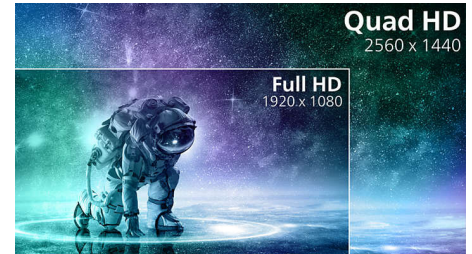

Crystalclear images

These Philips screens deliver Crystalclear, Quad HD 2560x1440 or 2560x1080 pixel images. Utilizing high performance panels with high density pixel count, enabled by high bandwidth sources like USB-C, Displayport, HDMI, these new displays will make your images and graphics come alive. Whether you are demanding professional requiring extremely detailed information for CAD-CAM solutions, using 3D graphic applications or a financial wizard working on huge spreadsheets, Philips displays will give you Crystalclear images.