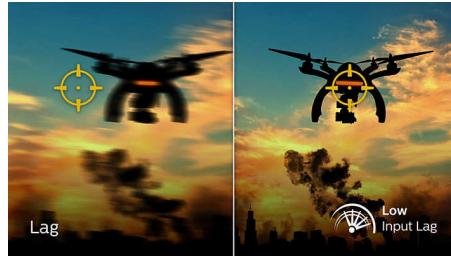

0.5 ms MPRT fast response

The Philips Momentum display with 0.5 ms MPRT effectively eliminates smearing and motion blur, and delivers sharper and more precise visuals to enhance your gaming experience. Fast-moving action and dramatic transitions will be rendered smoothly. The best choice for playing thrilling and twitch-sensitive games.

Low Input Lag

Input lag is the amount of time that elapses between performing an action with connected devices and seeing the result on screen. Low input lag reduces the time delay between entering a command from your devices to monitor, greatly improving play on twitch-sensitive video games, particularly important for playing fast-paced, competitive games.