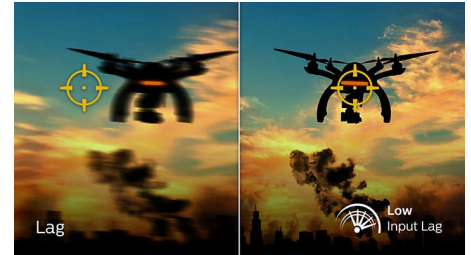

Low Input Lag

Input lag is the amount of time that elapses between performing an action with connected devices and seeing the result on screen. Low input lag reduces the time delay between entering a command from your devices to monitor, greatly improving play on twitch-sensitive video games, particularly important for playing fast-paced, competitive games.