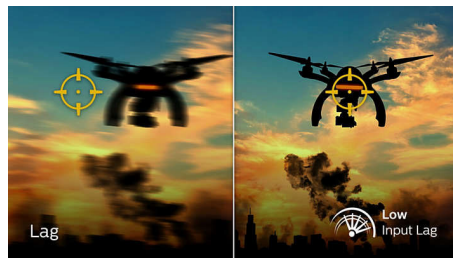

Low Input Lag

Input lag is the amount of time that elapses between performing an action with connected devices and seeing the result on screen. Low input lag reduces the time delay between entering a command from your devices to monitor, greatly improve on playing twitch-sensitive video games, particularly important to whom plays fast-paced, competitive games.

272M8CP/69