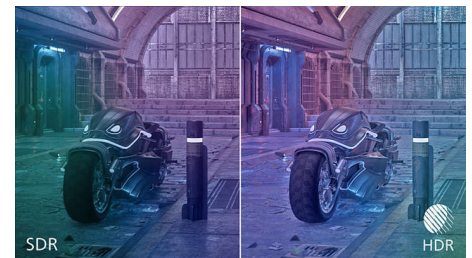

High Dynamic Range (HDR)

High Dynamic Range delivers a dramatically different visual experience. With astonishing brightness, incomparable contrast and captivating color, images come to life with much greater brightness while also featuring much deeper, more nuanced darks. It renders a fuller palette of rich new colors never before seen on display, giving you a visual experience that engages your senses and inspires emotions.