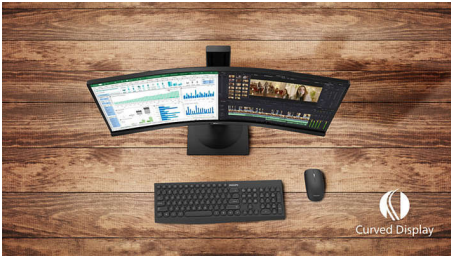

### Superb Picture Quality

- SmartContrast for rich black details
- 16:9 Full HD display for crisp, detailed images
- VA display delivers awesome images with wide viewing angles
- SmartImage game mode optimised for gamers
- Effortlessly smooth gameplay with AMD FreeSync™ technology

# PHILIPS

Full HD Curved LCD monitor  
E Line 24 (23.6"/59.9 cm diag.), 1920 x 1080 (Full HD)

241E1SCA/01

## Curved display design

Desktop monitors offer a personal user experience, which suits a curved design very well. The curved screen provides a pleasant yet subtle immersion effect, which focuses on you at the centre of your desk.