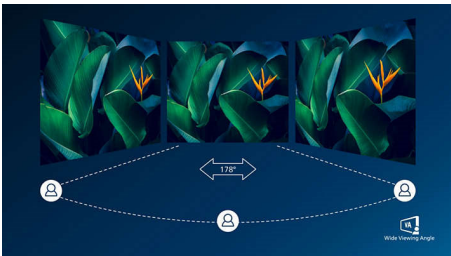

VA display

The Philips VA LED display uses an advanced multi-domain vertical alignment technology that gives you super-high static contrast ratios for extra-vivid and bright images. While standard office applications are handled with ease, it is especially suitable for photos, web browsing, films, gaming and demanding graphical applications. Its optimised pixel management technology gives you a 178/178 degree extra-wide viewing angle, resulting in crisp images.