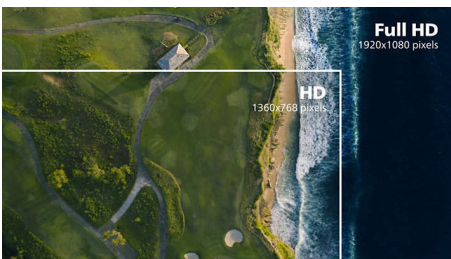

16:9 Full HD display

Picture quality matters. Regular displays deliver quality, but you expect more. This display features enhanced Full HD 1920 x 1080 resolution. With Full HD for crisp detail paired

with high brightness, incredible contrast and realistic colours, expect a true-to-life picture.