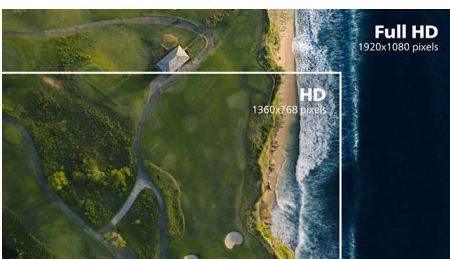

16:9 Full HD display

Picture quality matters. Regular displays deliver quality, but you expect more. This display

features enhanced Full HD 1920 x 1080 resolution. With Full HD for crisp detail paired with high brightness, incredible contrast and realistic colors expect a true to life picture.