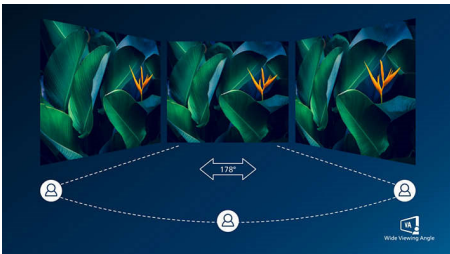

PHILIPS

Full HD Curved LCD display
E Line 32 (31.5" / 80 cm diag.), 1920 x 1080 (Full HD)

322E1C/69

Highlights

Curved display design

Desktop monitors offer a personal user experience, which suits a curve design very well. The curved screen provides a pleasant yet subtle immersion effect, which focuses on you at the center of your desk.

VA display

Philips VA LED display uses an advanced multi-domain vertical alignment technology which gives you super-high static contrast ratios for extra vivid and bright images. While standard office applications are handled with ease, it is especially suitable for photos, web-browsing, movies, gaming, and demanding graphical applications. It's optimized pixel management technology gives you 178/178 degree extra wide viewing angle, resulting in crisp images.