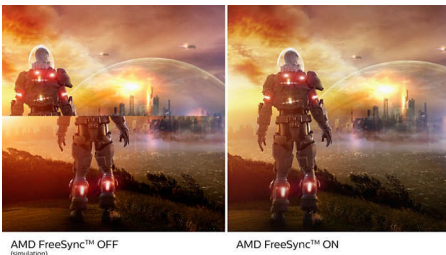

Features designed for you

- Less eye fatigue with Flicker-free technology
- LowBlue Mode for easy on-the-eyes productivity

The gaming advantage is yours

- 1ms (MPRT) fast response for crisp image and smooth gameplay
- AMD FreeSync™ Premium; tear free, stutter free, fluid gaming
- SmartImage game mode optimized for gamers
- 144Hz refresh rates for ultra-smooth, brilliant images
- Ultra Wide-Color wider range of colors for a vivid picture

Immersive visuals

- 16:9 Full HD display for crisp detailed images
- SmartContrast for rich black details
- VA display delivers awesome images with wide viewing angles

PHILIPS

Highlights

VA display

Philips VA LED display uses an advanced multi-domain vertical alignment technology which gives you super-high static contrast ratios for extra vivid and bright images. While standard office applications are handled with ease, it is especially suitable for photos, web-browsing, movies, gaming, and demanding graphical applications. It's optimized pixel management technology gives you 178/178 degree extra wide viewing angle, resulting in crisp images.

AMD FreeSync™ Premium

Gaming shouldn't be a choice between choppy gameplay or broken frames. AMD FreeSync™ Premium equips serious gamers with a fluid, tear-free gameplay experience at peak performance. There are no compromises, game confidently with a high refresh rate, low framerate compensation, and low latency.