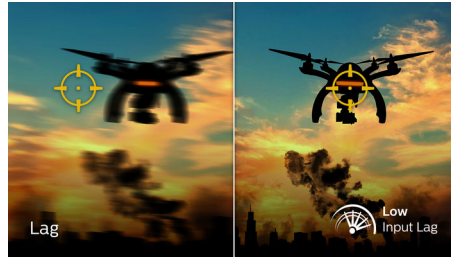

Features designed for you

- MultiView enables simultaneous dual connection and view
- LowBlue mode and Flicker-free easy-on-the eyes viewing
- SmartErgoBase enables people-friendly ergonomic adjustments
- EasySelect menu toggle key for quick on-screen menu access

EVNIA

PHILIPS

Quad HD gaming monitor
Evnia 5000 27" (68.5 cm), 2560 x 1440 (QHD)

27M1F5500P/01

Highlights

AMD FreeSync™ Premium Pro

Gaming shouldn't be a choice between choppy gameplay or broken frames. AMD FreeSync™ Premium Pro provides the true HDR gaming experience: a combination of smooth gaming at peak performance, and exceptional high dynamic range visuals while still maintaining low latency.

Low Input Lag

Input lag is the amount of time that elapses between performing an action with connected devices and seeing the result on screen. Low input lag reduces the time delay between entering a command from your devices to monitor, greatly improve on playing twitch-sensitive video games, particularly important to whom plays fast-paced, competitive games.

4-sided frameless

Extremely minimizing 4-sided bezels on this virtually frameless display gives minimalist look and offers an expansive viewing experience. Expand your productivity and make you focus on the vivid images with seamless visions. Significant wide view without distraction even multi monitor set-up in pivot mode.