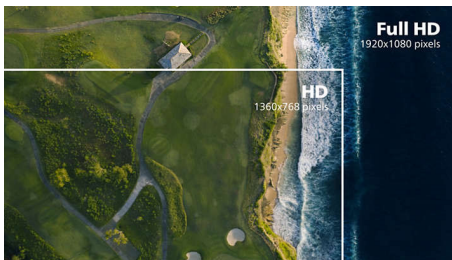

LCD monitor
V Line 24 (23.6" / 59.9 cm diag.)

Highlights

LED technology

White LED's are solid state devices which light up to full, consistent brightness faster saving startup time. LED's are free from mercury content which allows for eco-friendly recycling and disposal process. LED's allow for better dimming control of LCD backlight, resulting in super high contrast ratio. It also gives superior color reproduction thanks to consistent brightness across the screen.

16:9 Full HD display

Picture quality matters. Regular displays deliver quality, but you expect more. This display features enhanced Full HD 1920 x 1080 resolution. With Full HD for crisp detail paired with high brightness, incredible contrast and realistic colors expect a true to life picture.