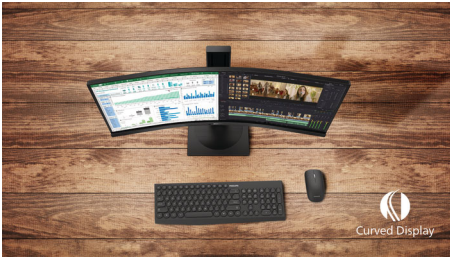

Highlights

Curved display design

Desktop monitors offer a personal user experience, which suits a curve design very well. The curved screen provides a pleasant yet subtle immersion effect, which focuses on you at the center of your desk.