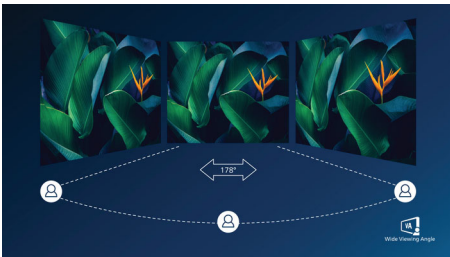

VA display

Philips VA LED display uses an advanced multi-domain vertical alignment technology which gives you super-high static contrast ratios for extra vivid and bright images. While standard office applications are handled with ease, it is especially suitable for photos, web-browsing, movies, gaming, and demanding graphical

applications. It's optimized pixel management technology gives you 178/178 degree extra wide viewing angle, resulting in crisp images.