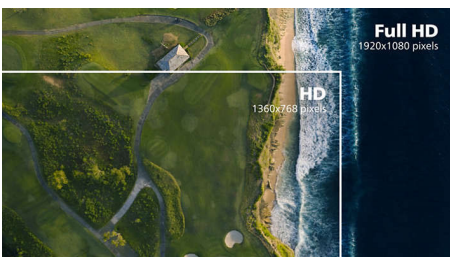

16:9 Full HD display

Picture quality matters. Regular displays deliver quality, but you expect more. This display

features enhanced Full HD 1920 x 1080 resolution. With Full HD for crisp detail paired with high brightness, incredible contrast and realistic colors expect a true to life picture.