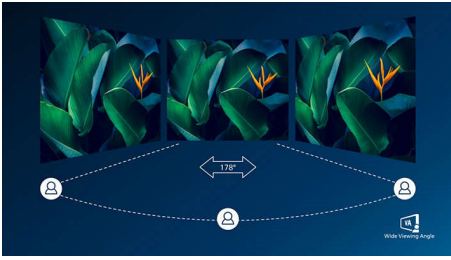

PHILIPS

LCD monitor
V Line 27" (68.6 cm), 1920 x 1080 (Full HD)

271V8LA/75

Highlights

VA display

Philips VA LED display uses an advanced multi-domain vertical alignment technology which gives you super-high static contrast ratios for extra vivid and bright images. While standard office applications are handled with ease, it is especially suitable for photos, web-browsing, movies, gaming, and demanding graphical applications. It's optimized pixel management technology gives you 178/178 degree extra wide viewing angle, resulting in crisp images.