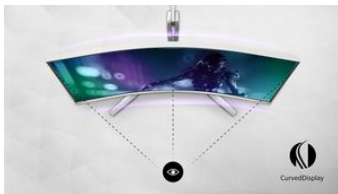

165Hz Gaming

You play intense, competitive gaming. You demand display with lag free, ultra-smooth images. This Philips display redraws the screen image up-to 165 times per second, effectively faster than a standard display. A lower frame rate can make enemies appear to jump from spot to spot on the screen, making them difficult targets to hit. With 165Hz frame rate, you get those critical missing images on the screen which shows enemy movement in ultra-smooth motion so you can easily target them. With ultra-low input lag and no screen tearing, this Philips display is your perfect gaming partner.

Low input lag

Input lag is the amount of time that elapses between performing an action with connected devices and seeing the result on screen. Low input lag reduces the time delay between entering a command from your devices to monitor, greatly improve on playing twitch-sensitive video games, particularly important to whom plays fast-paced, competitive games.

Curved display design

Desktop monitors offer a personal user experience, which suits a curve design very well. The curved screen provides a pleasant yet subtle immersion effect, which focuses on you at the center of your desk.