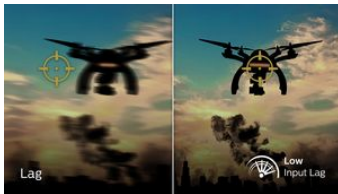

Low input lag

Input lag is the amount of time that elapses between performing an action with connected devices and seeing the result on screen. Low input lag reduces the time delay between entering a command from your devices to monitor, greatly improve on playing twitch-sensitive video games, particularly important to whom plays fast-paced, competitive games.