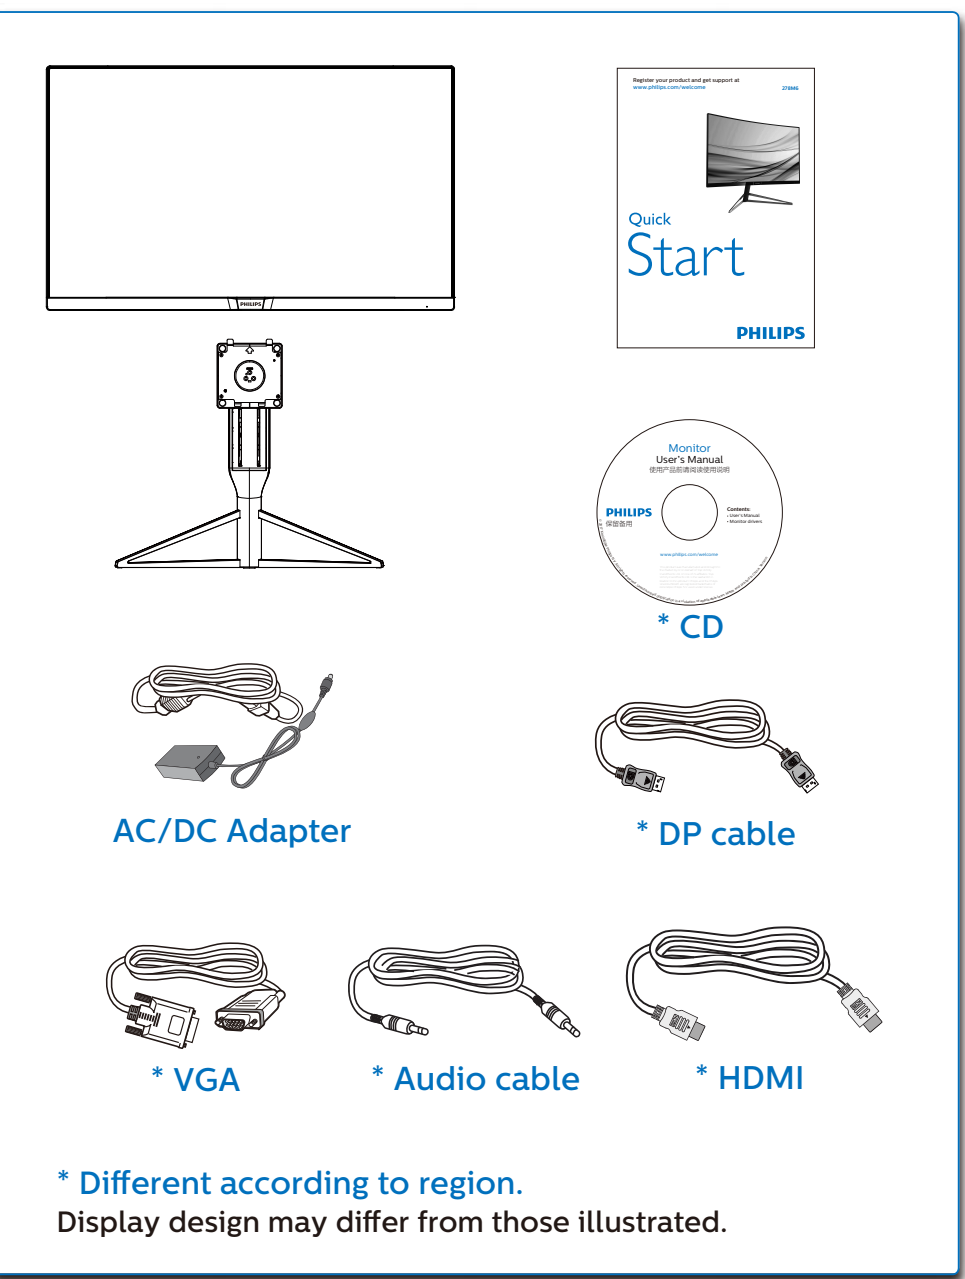

Quick Start