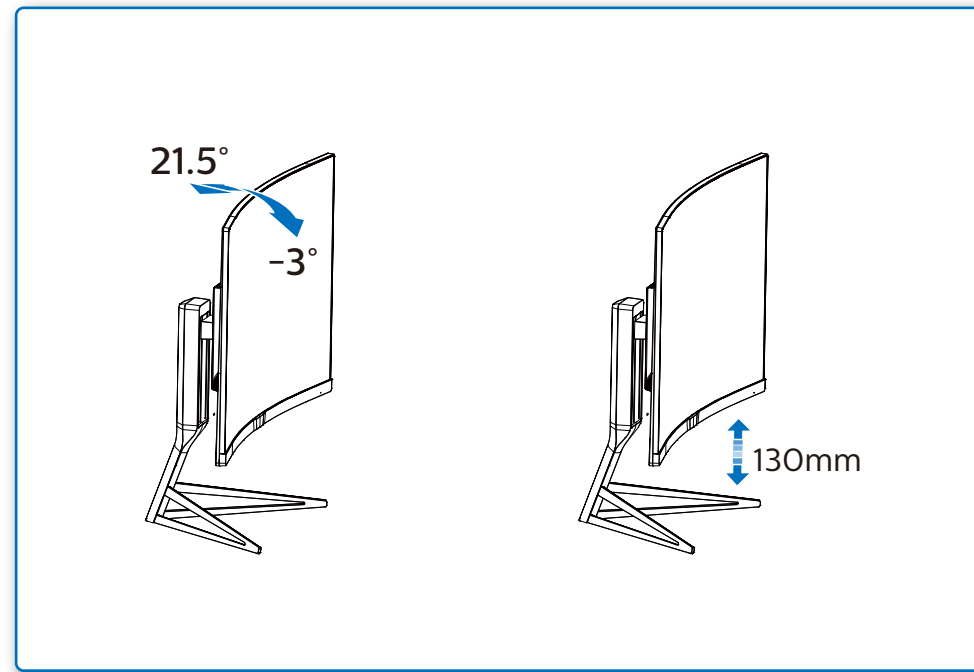

GRAPHIC DEVELOPMENT		MMD
Product name	278M6FJMB-QSG	
Project name	278M6FJMB-QSG	
Project no.		
Finishing	Folded sheet	
Scale	1:1	
Size Speads	594 (W) x 210 (H) mm	
Size	148.5 (W) x 210 (H) mm	
Operator(s)		
Date amended	Apr. 19, 2017	
VERSION No.	13	
APPROVAL		
QC Lithographer		
Product Manager		
Date Check		
ARTW ORK DOCUMENT		
Paper	80gsm White, woodfree coated	
Numbers of colours	2C2C	
Pantone 300c		Black
Spotcolor		
Aftertreatment		
☐ Cropping		
☐ Coating		
☐ Varnishing		
☐ Embossing		
☐ Cuttingguide		
☐ Die-cut		
☐ Binding		
☐ Glue		

4