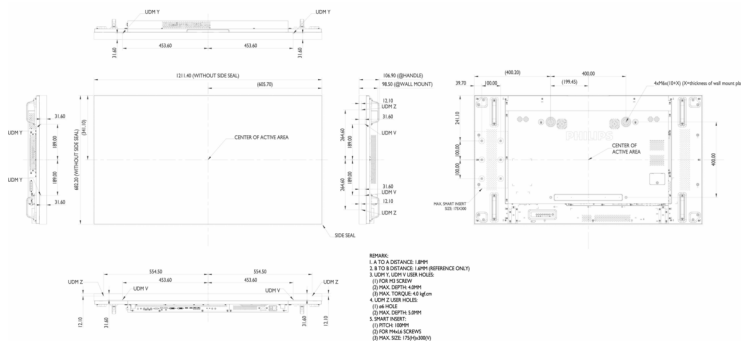

Dimensions

- Bezel width: 0.9mm (Even Bezel)
- Set dimensions (W x H x D): 1211.4 x 682.2 x 98.5 mm
- Set dimensions in inch (W x H x D): 47.69 x 26.86 x 3.88 inch
- Product weight: 24.35 kg
- Wall Mount: 400 x 400 mm

Operating conditions

- Temperature range (operation): 0 ~ 40 °C
- Temperature range (storage): -20 ~ 60 °C
- Altitude: 0 ~ 3000 m
- Relative humidity: 20 ~ 80 %
- MTBF: 50,000 hour(s)

Power

- Consumption (On mode): 168W
- Standby power consumption: <0.5W
- Energy Label Class: G

Sound

- Built-in speakers: 2 x 10W (RMS)

Accessories

- Included accessories: Remote Control, Quick start guide, AC Power Cord, Batteries for remote control, RS232 cable
- Stand: BM05462(Optional)
- Included Accessories: DVI-D cable (1.8 m), Edge Alignment Kit (1) -1 pcs, Edge Alignment Kit (2) - 2 pcs, IR daisy chain cable (1.8 m), IR sensor cable (1.8 m) (x1), RS232 daisy chain cable (x1),

Thumbscrew (8pcs)

Miscellaneous

- On-Screen Display Languages: Arabic, Simplified Chinese, Traditional Chinese, English, French, German, Italian, Japanese, Polish, Russian, Spanish, Turkish
- Regulatory approvals: CE, UL/cUL, CB, GOST, EPEAT, BSMI, CCC, CECP, EAC, FCC, Class A, J-Moss, PSB, PSE, RoHS, UL, VCCI
- Warranty: 3 year warranty

Multimedia Applications

- Playback Formats: MP3, WMA
- USB Playback Video: ISM, M2TS, M4V, Manifest, MK3D, MKV, MP4, MPD, MPEG, MPG, MT2, MTS, TS, VOB

Issue date 2022-07-14

Version: 5.0.1

12 NC: 8670 001 41174
EAN: 87 12581 74191 4

© 2022 Koninklijke Philips N.V.
All Rights reserved.

Specifications are subject to change without notice.
Trademarks are the property of Koninklijke Philips N.V.
or their respective owners.

www.philips.com