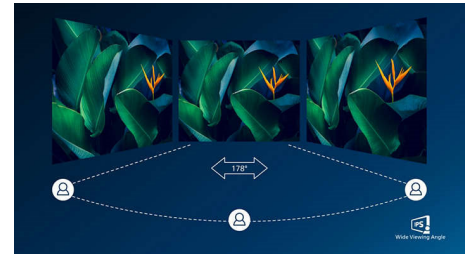

SmartImage Game mode

The new Philips gaming display has quick access OSD fine tuned for gamers, offering you multiple options. "FPS" mode (First person shooting) improves dark themes in games, allowing you to see hidden objects in dark areas. "Racing" mode adapts display with fastest response time, high color, along with image adjustments. "RTS" mode (Real time strategy) has a special SmartFrame mode which enables highlighting of specific area and allows for size and image adjustments. Gamer 1 and Gamer 2 enable you to save personal

325E8/94

customized settings based on different games, ensuring best performance.

IPS technology

IPS displays use an advanced technology which gives you extra wide viewing angles of 178/178 degree, making it possible to view the display from almost any angle. Unlike standard TN panels, IPS displays gives you remarkably crisp images with vivid colors, making it ideal not only for Photos, movies and web browsing, but also for professional applications which demand color accuracy and consistent brightness at all times.