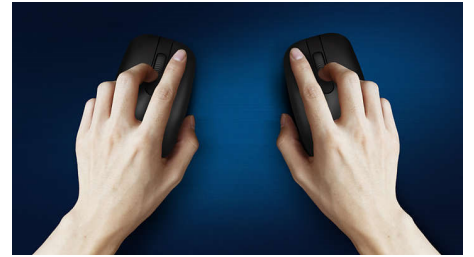

- Ambidextrous shape feels good in right or left hand
- Comfortable ergonomic mouse design feels great
- High-definition optical tracking for smooth control

Advanced technology for ultimate performance

- Up to 1,600 DPI

Silent design

- Reduced click sound, for a quiet and comfortable experience

PHILIPS

Wireless mouse
2.4 GHz Wireless Silent design, Intelligent power saving

SPK7307BL/39

Highlights

Smooth optical tracking

High-definition optical tracking for smooth control

Reduced click sound

Reduced click sound, for a quiet and comfortable experience

Ambidextrous mouse design

Ambidextrous shape feels good in right or left hand

Comfortable ergonomic design

Comfortable ergonomic mouse design feels great

2.4 G wireless connection

Keep the computer wires at bay. For any keyboard/mouse equipped with this feature, you can connect the accessory to any PC via a speedy 2.4 Hz wireless connection. The simple setup process, along with the accessory's sleek design, is sure to leave your workspace looking clean and wire-free.