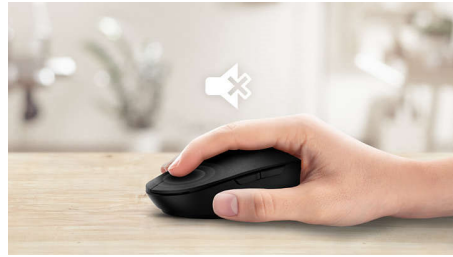

- Ambidextrous shape feels good in right or left hand
- Comfortable ergonomic mouse design feels great
- High-definition optical tracking for smooth control

Advanced technology for ultimate performance

- Up to 1,600 DPI

Silent design

- Reduced click sound, for a quiet and comfortable experience

PHILIPS

Wireless mouse
2.4 GHz Wireless Silent design, Intelligent power saving

SPK7307BL/39

Highlights

Smooth optical tracking

High-definition optical tracking for smooth control

Reduced click sound

Reduced click sound, for a quiet and comfortable experience

Ambidextrous mouse design

Ambidextrous shape feels good in right or left hand

Comfortable ergonomic design

Comfortable ergonomic mouse design feels great

2.4 G wireless connection

Keep the computer wires at bay. For any keyboard/mouse equipped with this feature, you can connect the accessory to any PC via a speedy 2.4 Hz wireless connection. The simple setup process, along with the accessory's sleek design, is sure to leave your workspace looking clean and wire-free.