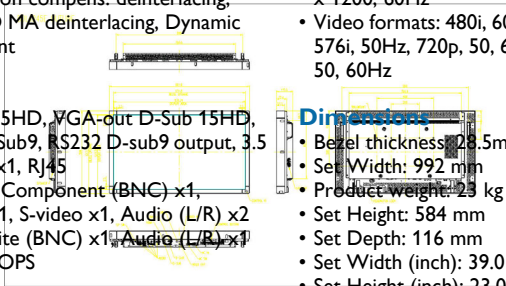

Specifications

Picture/Display

- Diagonal screen size (metric): 107 cm
- Diagonal screen size (inch): 42 inch
- Aspect ratio: 16:9
- Panel resolution: 1920x1080p
- Pixel pitch: 0.485 x 0.485
- Optimum resolution: 1920 x 1080 @ 60Hz
- Brightness: 450 cd/m²
- Display colors: 16.7 Million colors
- Contrast ratio (typical): 4000:1
- Response time (typical): 6.5 ms
- Viewing angle (horizontal): 178 degree
- Viewing angle (vertical): 178 degree
- Picture enhancement: 3/2 - 2/2 motion pull down, 3D Combfilter, Motion compens. deinterlacing, Progressive scan, 3D MA deinterlacing, Dynamic contrast enhancement

Dimensions

- Bezel thickness: 28.5mm/1.1"
- Set Width: 992 mm
- Product weight: 23 kg
- Set Height: 584 mm
- Set Depth: 116 mm
- Set Width (inch): 39.0 inch
- Set Height (inch): 23.0 inch
- Wall Mount: 200x200mm, 400x200 mm
- Set Depth (inch): 4.6 inch
- Product weight (lb): 50.7 lb

Product dimensions

- Width: 79.2 cm
- Width: 31.2 inch
- Height: 48.7 cm
- Height: 19.2 inch
- Depth: 11.5 cm
- Depth: 4.5 inch
- Weight: 11.95 kg
- Weight: 26.345 lb
- Height (with stand): 53.1 cm

- Height (with stand): 20.9 inch
- Depth (with stand): 20.5 cm
- Depth (with stand): 8.1 inch
- Weight (with stand): 12.6 kg
- Weight (with stand): 27.778 lb

Packaging dimensions

- Height: 61.2 cm
- Height: 24.1 inch
- Width: 90.1 cm
- Width: 35.5 inch
- Depth: 28 cm
- Depth: 11.0 inch
- Nett weight: 11.95 kg
- Nett weight: 26.345 lb
- Gross weight: 17.4 kg
- Gross weight: 38.360 lb
- Tare weight: 5.45 kg
- Tare weight: 12.015 lb