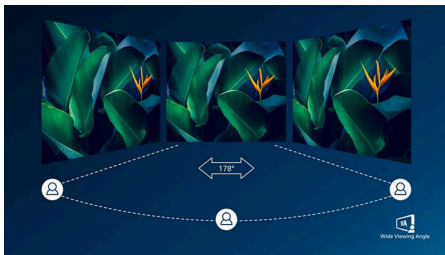

Superb Picture Quality

- VA display delivers awesome images with wide viewing angles
- CrystalClear images with UltraWide QHD 3440 x 1440 pixels

Highlights

USB-C connection

This Philips display features a USB type-C connector with power delivery. With intelligent and flexible power management, you can power charge your compatible device directly. Its slim, reversible USB-C allows for easy, one-cable connection. You can watch high-resolution video and transfer data at super speed, while powering up and recharging your compatible device at the same time.

VA display

The Philips VA LED display uses an advanced multi-domain vertical alignment technology that gives you super-high static contrast ratios for extra-vivid and bright images. While standard office applications are handled with ease, it is especially suitable for photos, web browsing, films, gaming and demanding graphical applications. Its optimised pixel management technology gives you a 178/178 degree extra-wide viewing angle, resulting in crisp images.