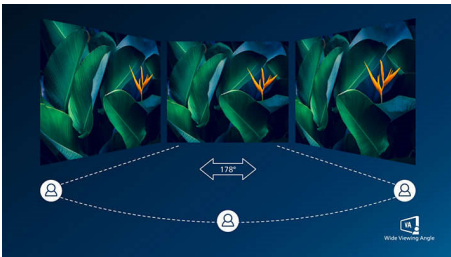

Superb Picture Quality

- VA display delivers awesome images with wide viewing angles
- CrystalClear images with UltraWide QHD 3440 x 1440 pixels

PHILIPS

UltraWide LCD monitor
E Line 34" (86.36 cm), 3440 x 1440 (WQHD)

VA display

The Philips VA LED display uses an advanced multi-domain vertical alignment technology that gives you super-high static contrast ratios for extra-vivid and bright images. While standard office applications are handled with ease, it is especially suitable for photos, web browsing, films, gaming and demanding graphical applications. Its optimised pixel management technology gives you a 178/178 degree extra-wide viewing angle, resulting in crisp images.