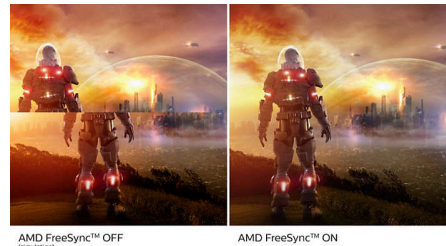

AMD FreeSync™ Premium

Gaming shouldn't be a choice between choppy gameplay or broken frames. AMD FreeSync™ Premium equips serious gamers with a fluid, tear-free gameplay experience at peak performance. There are no compromises, game confidently with a high refresh rate, low framerate compensation and low latency.