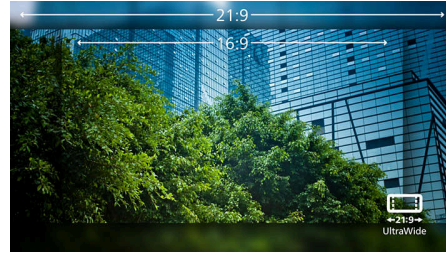

UltraWide CrystalClear images

These Philips screens deliver Crystal Clear, UltraWide Quad HD 3440 x 1440 pixel images. Utilising high-performance panels with high-density pixel count and 178/178 wide viewing angles, these new displays will make your images and graphics come alive. The UltraWide 21:9 format enables more productivity with more room for side-by-side comparisons and more viewable spreadsheet columns. Whether you are a demanding professional requiring extremely detailed information for CAD-CAM solutions or a financial wizard working on huge spreadsheets, Philips displays deliver Crystal Clear images.