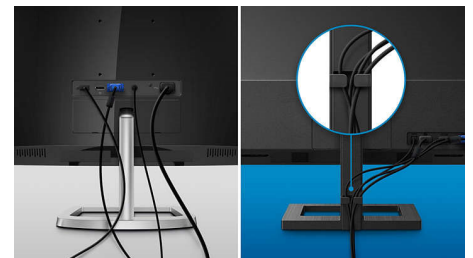

Cable management

Cable management is an intimate design that maintains tidy workspace by organizing cables and wires required for the operation of a display device.