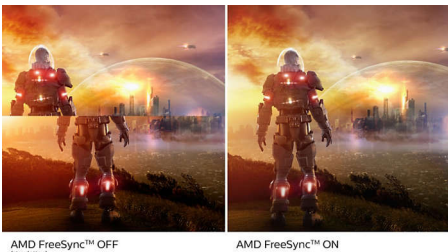

PHILIPS

QHD LCD monitor
Momentum 27" (68.5 cm), 2560 x 1440 (QHD)

Highlights

IPS Nano color

For critical imaging, gaming and productivity needs, Nano IPS display provides precise color accuracy across a wide viewing angle without color shift. Richer reds, lusher greens, and deeper blues. Ultra Wide-Color with IPS Nano Color technology uses KSF enhanced phosphor nanoparticles to absorb excess light created by the screen to produce amazing color. True-to-life color. Our display panels achieve up to 98% coverage of the DCI-P3 color gamut standard for color purity as defined by The Society of Motion Pictures and Television Engineers for cinematic picture quality.

AMD FreeSync™ Premium

Gaming shouldn't be a choice between choppy gameplay or broken frames. AMD FreeSync™ Premium equips serious gamers with a fluid, tear-free gameplay experience at peak performance. There are no compromises, game confidently with a high refresh rate, low framerate compensation, and low latency.