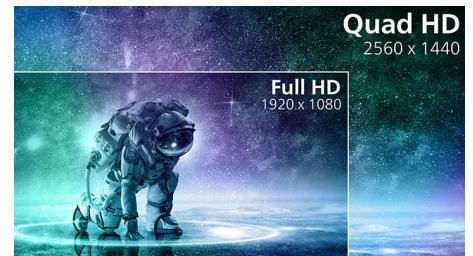

Crystalclear images

These Philips screens deliver Crystalclear, Quad HD 2560x1440 or 2560x1080 pixel images. Utilizing high performance panels with high density pixel count, enabled by high bandwidth sources like USB-C, Displayport, HDMI, these new displays will make your images and graphics come alive. Whether you are demanding professional requiring extremely detailed information for CAD-CAM solutions, using 3D graphic applications or a financial wizard working on huge spreadsheets, Philips displays will give you Crystalclear images.