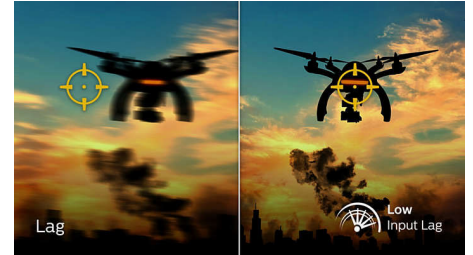

1ms MPRT fast response

MPRT (motion picture response time) is more intuitive way to describe the response time, which directly refers the duration from seeing blurry noise to clean and crisp images. Philips gaming monitor with 1 ms MPRT effectively eliminates smearing and motion blur, delivers sharper and precise visuals to enhance gaming

275M1RZN/75

experience. Best choice for playing thrilling and twitch-sensitive games.

Low Input Lag

Input lag is the amount of time that elapses between performing an action with connected devices and seeing the result on screen. Low input lag reduces the time delay between entering a command from your devices to monitor, greatly improve on playing twitch-sensitive video games, particularly important to whom plays fast-paced, competitive games.