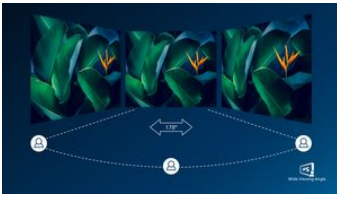

IPS technology

IPS displays use an advanced technology which gives you extra wide viewing angles of 178/178 degree, making it possible to view the display from almost any angle. Unlike standard TN panels, IPS displays gives you remarkably crisp images with vivid colors, making it ideal not only for Photos, movies and web browsing, but also for professional applications which demand color accuracy and consistent brightness at all times.

UltraNarrow Border

The new Philips displays feature ultra-narrow borders which allow for minimal distractions and maximum viewing size. Especially suited for multi-display or

tiling setup like gaming, graphic design and professional applications, the ultra-narrow border display gives you the feeling of using one large display.