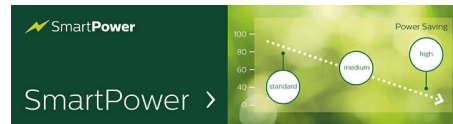

SmartPower

The backlight intensity can be controlled and pre-set by the system to reduce the power consumption by up to 50%, which saves substantially on energy costs.

Place in landscape

Place in landscape or portrait orientation