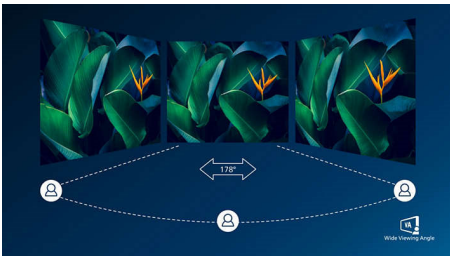

PHILIPS

Full HD Curved LCD monitor
E Line 27" (68.6 cm), 1920 x 1080 (Full HD)

Highlights

Curved display design

Desktop monitors offer a personal user experience, which suits a curve design very well. The curved screen provides a pleasant yet subtle immersion effect, which focuses on you at the center of your desk.

VA display

Philips VA LED display uses an advanced multi-domain vertical alignment technology which gives you super-high static contrast ratios for extra vivid and bright images. While standard office applications are handled with ease, it is especially suitable for photos, web-browsing, movies, gaming, and demanding graphical applications. It's optimized pixel management technology gives you 178/178 degree extra wide viewing angle, resulting in crisp images.