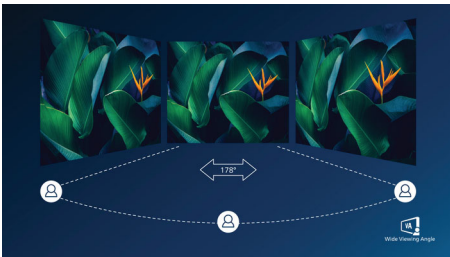

PHILIPS

Highlights

Curved display design

Desktop monitors offer a personal user experience, which suits a curve design very well. The curved screen provides a pleasant yet subtle immersion effect, which focuses on you at the center of your desk.

VA display

Philips VA LED display uses an advanced multi-domain vertical alignment technology which

gives you super-high static contrast ratios for extra vivid and bright images. While standard office applications are handled with ease, it is especially suitable for photos, web-browsing, movies, gaming, and demanding graphical applications. It's optimized pixel management technology gives you 178/178 degree extra wide viewing angle, resulting in crisp images.