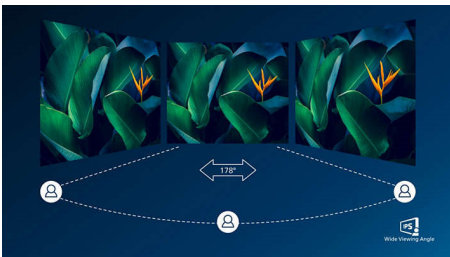

27E1N5600HE/89

Highlights

USB-C connection

This Philips display features a USB type-C connector with power delivery. With intelligent and flexible power management, you can power charge your compatible device directly. Its slim, reversible USB-C allows for easy, one-cable connection. You can watch high resolution video and transfer data at a super-speed, while powering up and re-charging your compatible device at the same time.

IPS technology

IPS displays use an advanced technology which gives you extra wide viewing angles of 178/178 degree, making it possible to view the display from almost any angle. Unlike standard TN panels, IPS displays gives you remarkably crisp images with vivid colors, making it ideal not only for Photos, movies and web browsing, but also for professional applications which demand color accuracy and consistent brightness at all times.