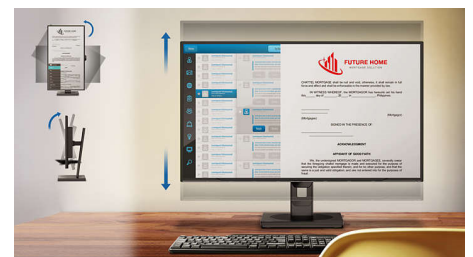

microphone and dual 5-watt integrated speakers deliver clear communications.

Built-in stereo speakers

A pair of high quality stereo speakers built into a display device. It can be visible front firing, or invisible down firing, top firing, rear firing, etc depending on model and design.

LowBlue Mode & Flicker-free

Our LowBlue Mode and Flicker-free technology have been developed to reduce eye strain and fatigue often caused by long hours in front of a monitor.

Compact Ergo Base

The Compact Ergo Base is a people-friendly Philips monitor base that tilts, pivot and height-adjusts so each user can position the monitor for maximum viewing comfort and efficiency.