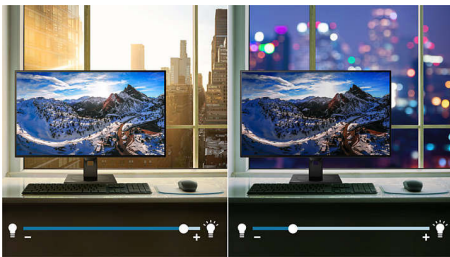

LightSensor

LightSensor uses a smart sensor to adjust the picture brightness depending on the room light conditions for the perfect picture with minimal power usage.