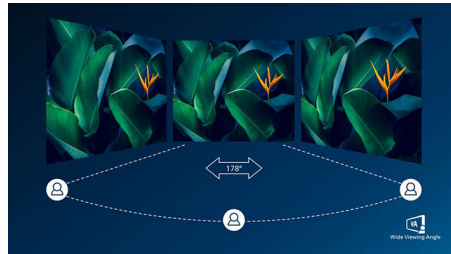

VA display

Philips VA LED display uses an advanced multi-domain vertical alignment technology which gives you super-high static contrast ratios for extra vivid and bright images. While standard office applications are handled with ease, it is especially suitable for photos, web-browsing, movies, gaming, and demanding graphical applications. It's optimized pixel management technology gives you 178/178 degree extra wide viewing angle, resulting in crisp images.