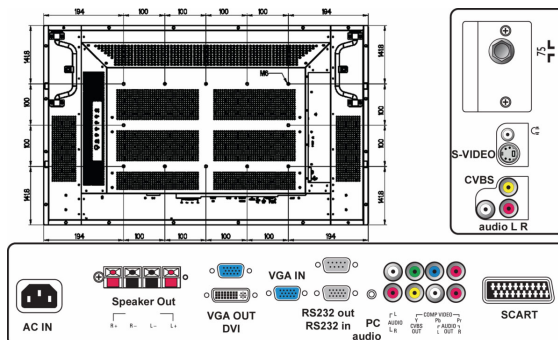

Tuner/Reception/Transmission

- Tuner bands: Hyperband, S-Channel, UHF, VHF
- TV system: PAL, SECAM
- Video Playback: PAL, SECAM
- Aerial Input: 75 ohm coaxial (IEC75)
- Tuner Display: PLL
- Number of Preset Channels: 100

Connectivity

- Ext 1 Scart: Audio L/R, CVBS in/out, RGB
- PC: 3.5 mm PC audio input x1, DVI-D with HDCP, RS232 D-Sub9, VGA-in D-Sub 15HD, VGA-out D-Sub 15HD
- Audio output: Stereo Audio (3.5 mm jack) 1x
- AV input: Component (YPbPr) x1, Audio (L/R) for YPbPr x1, Composite (CVBS) x1, Audio (L/R) x1, S-video x1
- AV output: Composite (CVBS) x1, Audio (L/R) x1
- Connectivity Enhancements: External Loudspeaker connector

Power

- Consumption (On mode): 100 W (PC) / 130 W (TV)
- Standby power consumption: 2 W <
- Ambient temperature: 0 °C to 35 °C
- Power supply: 90-264 VAC, 50/60 Hz, Built-in

Dimensions

- MTBF: 50,000 hrs
- Set dimensions (W x H x D): 871 x 567 x 141 mm
- Set weight: 24.5 kg
- Box dimensions (W x H x D): 1019 x 679 x 383 mm
- Weight incl. Packaging: 32 kg

Accessories

- Included accessories: AC Power Cord, Registration card, Remote Control, Batteries for remote control, Wall mounting bracket, DVI-D cable, Audio Cable, VGA cable, Installation CD
- User Manual

Sound

- Output power (RMS): 2 x 10 W
- Sound System: Stereo

Issue date 2022-04-21

Version: 1.0.2

12 NC: 8639 000 16608
EAN: 87 10895 92127 5

© 2022 Koninklijke Philips N.V.
All Rights reserved.

Specifications are subject to change without notice.
Trademarks are the property of Koninklijke Philips N.V.
or their respective owners.

www.philips.com