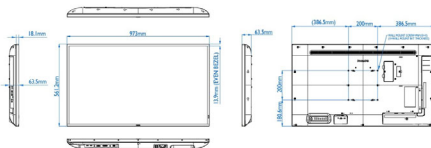

Operating conditions

- Temperature range (operation): 0 ~ 40 °C
- Temperature range (storage): -20 ~ 60 °C
- MTBF: 30,000 hour(s)
- Humidity range (operation)[RH]: 20 ~ 80% RH (No condensation)
- Humidity range (storage) [RH]: 5 ~ 95% RH (No condensation)
- Altitude: 0 ~ 3000 m

Power

- Mains power: 100 - 240V~, 50/60Hz
- Standby power consumption: <0.5 W
- Consumption (Max): 152 W
- Consumption (Typical): 108 W
- Power Saving Features: Smart Power
- Energy Label Class: G

Sound

- Built-in speakers: 2 x 10W RMS

Multimedia Applications

- USB Playback Video: H.264, MPEG, H.263, H.265
- USB Playback Picture: BMP, JPEG, PNG
- USB Playback Audio: AAC, HEAAC, MPEG

Accessories

- Included accessories: AC Power Cord, RS232 cable, Remote Control, Batteries for remote control, Quick start guide
- Included Accessories: IR sensor cable (1.8 m) (x1), RS232 daisy-chain cable, Philips logo (x1), USB Cover and screw (x2)
- Stand: BM05922(optional)

Miscellaneous

- Warranty: 3 year warranty
- On-Screen Display Languages: English, French, German, Italian, Polish, Russian, Spanish, Turkish, Simplified Chinese, Traditional Chinese, Arabic, Japanese
- Regulatory approvals: CE, CB, BSMI, CU, EPA, ETL, FCC, Class A, VCCI, J-Moss

Internal Player

- CPU: Dual core cortex A53 1.1G Hz, Dual core cortex A73 1.15G Hz
- GPU: ARM Mali G51
- Memory: 2GB DDR3, 8GB

Issue date 2022-10-10

Version: 8.0.1

12 NC: 8670 001 66107
EAN: 87 12581 76535 4

© 2022 Koninklijke Philips N.V.
All Rights reserved.

Specifications are subject to change without notice.
Trademarks are the property of Koninklijke Philips N.V.
or their respective owners.

www.philips.com