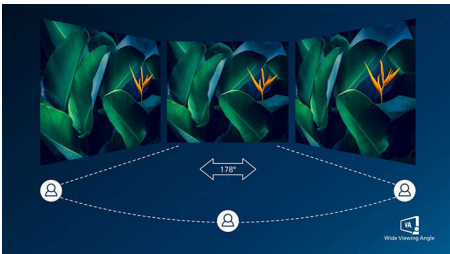

PHILIPS

Full HD Curved LCD monitor
E Line 24 (23.6" / 59.9 cm diag.), 1920 x 1080 (Full HD)

Highlights

Curved display design

Desktop monitors offer a personal user experience, which suits a curve design very well. The curved screen provides a pleasant yet subtle immersion effect, which focuses on you at the center of your desk.

VA display

Philips VA LED display uses an advanced multi-domain vertical alignment technology which gives you super-high static contrast ratios for extra vivid and bright images. While standard office applications are handled with ease, it is especially suitable for photos, web-browsing, movies, gaming, and demanding graphical applications. It's optimized pixel management technology gives you 178/178 degree extra wide viewing angle, resulting in crisp images.