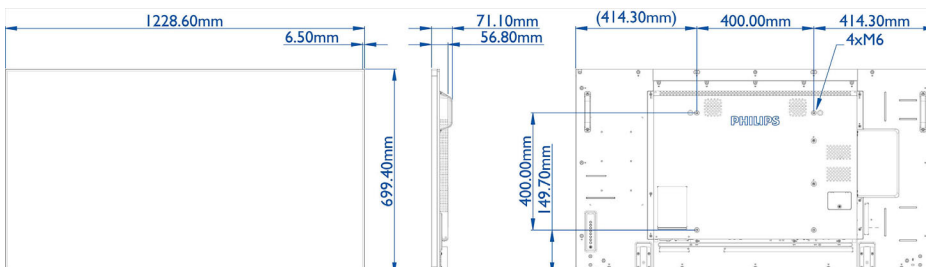

Supported Display Resolution

- Computer formats: 1920 x 1080, 60Hz, 1360 x 768, 60Hz, 1280 x 800, 60Hz, 1280 x 768, 60Hz, 1024 x 768, 60, 75Hz, 1280 x 1024, 60Hz, 1600 x 1200, 60Hz, 640 x 480, 60, 72, 75Hz, 720 x 400, 70Hz, 800 x 600, 60, 75Hz
- Video formats: 1080p, 50, 60Hz, 720p, 50, 60Hz, 576p, 50Hz, 480p, 60Hz, 1080i, 25, 30Hz, 480i, 30Hz, 576i, 25Hz

Dimensions

- Set Width: 1228.6 mm
- Product weight: 25.2 kg
- Set Height: 699.4 mm
- Set Depth: 71.1 mm
- Set Width (inch): 48.4 inch
- Set Height (inch): 27.6 inch
- Wall Mount: 400 x 400 mm, M6
- Set Depth (inch): 2.80 inch
- Bezel width: 6.5 mm
- Product weight (lb): 55.6 lb

Operating conditions

- Altitude: 0 ~ 3000 m
- Temperature range (operation): 0 ~ 40 °C
- MTBF: 60,000 hour(s)
- Relative humidity: 20 ~ 80 %
- Temperature range (storage): -20 ~ 60 °C

Multimedia Applications

- USB Playback Video: MKV, MP4, MPG, TS, VOB, 3GP, AVI, DAT, FLV, MOV, WEBM
- USB Playback Picture: BMP, GIF, JPEG, JPG, PNG
- USB Playback Audio: AAC, M4A, MP3, WMA, MP1, MP2

Internal Player

- CPU: Octacore Cortex A53 1.5GHz
- GPU: PowerVR SGX6110
- Memory: 2GB DDR3
- Storage: 16GB EMMC

Accessories

- Included accessories: Remote Control, Batteries for remote control, Quick start guide, AC Power Cord, RS232 cable
- Included Accessories: Edge Alignment Kit (1)-2pcs, Edge Alignment Kit (2)-1pcs, Logo guide, Philips logo (x1), Thumbscrew (8pcs), RS232 daisy-chain cable
- Stand: BM04642/00(optional)

Issue date 2024-03-24

Version: 10.2.1

EAN: 87 12581 74227 0

© 2024 Koninklijke Philips N.V.
All Rights reserved.

Specifications are subject to change without notice.
Trademarks are the property of Koninklijke Philips N.V.
or their respective owners.

www.philips.com